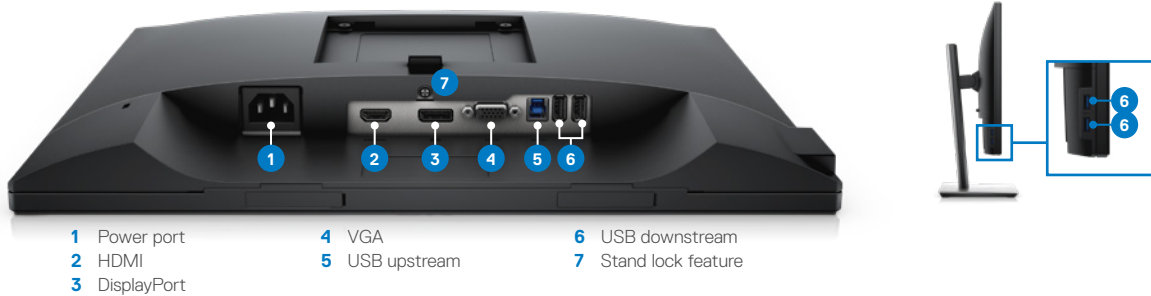

- Quick Setup Guide
- Safety and regulatory information
- Drivers and documentation media (CD)

Adjustability and connectivity

DELL 19 MONITOR | P1917S

Easily adjust the panel to your preferred viewing position.

Connectivity

- | | | |
|---------------|----------------|----------------------|
| 1 Power port | 4 VGA | 6 USB downstream |
| 2 HDMI | 5 USB upstream | 7 Stand lock feature |
| 3 DisplayPort | | |

RECOMMENDED ACCESSORIES