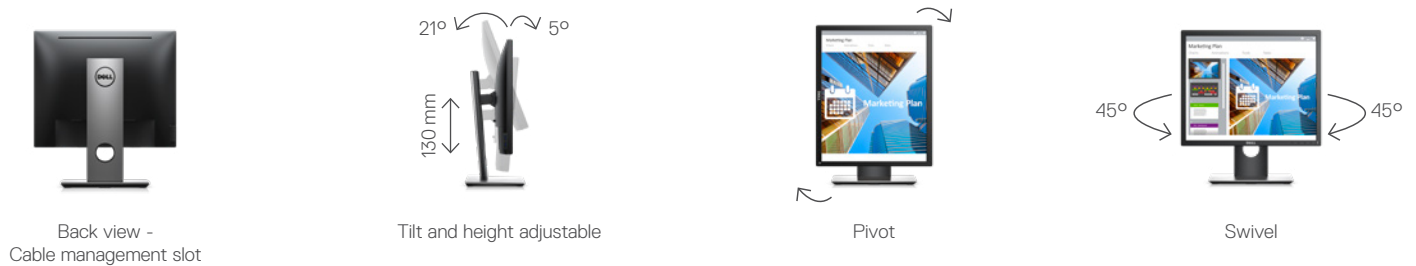

What's in the box?

Components

- Monitor with stand (riser and base)

Cables

- Power cable (varies by country)
- DisplayPort cable (DP to DP)
- VGA cable
- DisplayPort cable
- USB 3.0 upstream cable

Documentation

- Quick Setup Guide
- Safety and regulatory information
- Drivers and documentation media (CD)

Adjustability and connectivity

DELL 19 MONITOR | P1917S

Easily adjust the panel to your preferred viewing position.